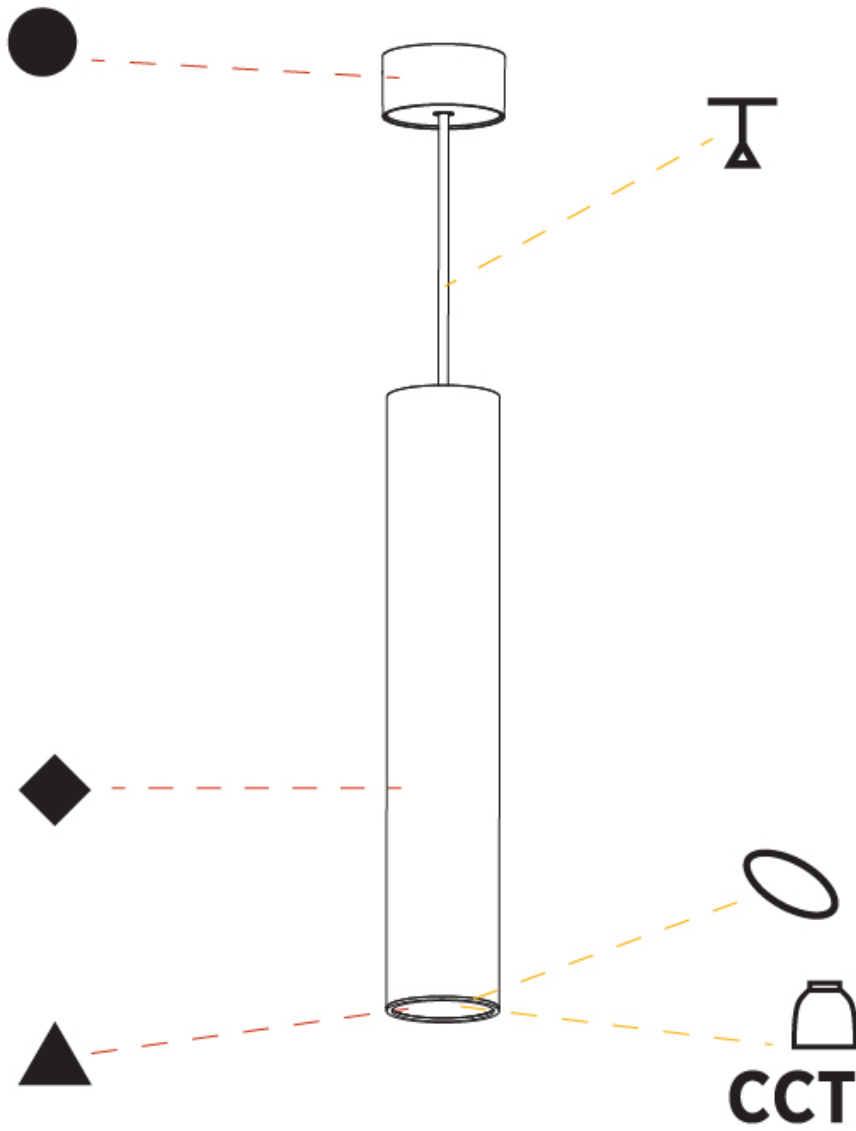

HANGOVER MONOPOINT SURFACE CANOPY SUSPENSION

A300169-

PROJECT
TYPE
SPECIFIER
QUANTITY
DATE