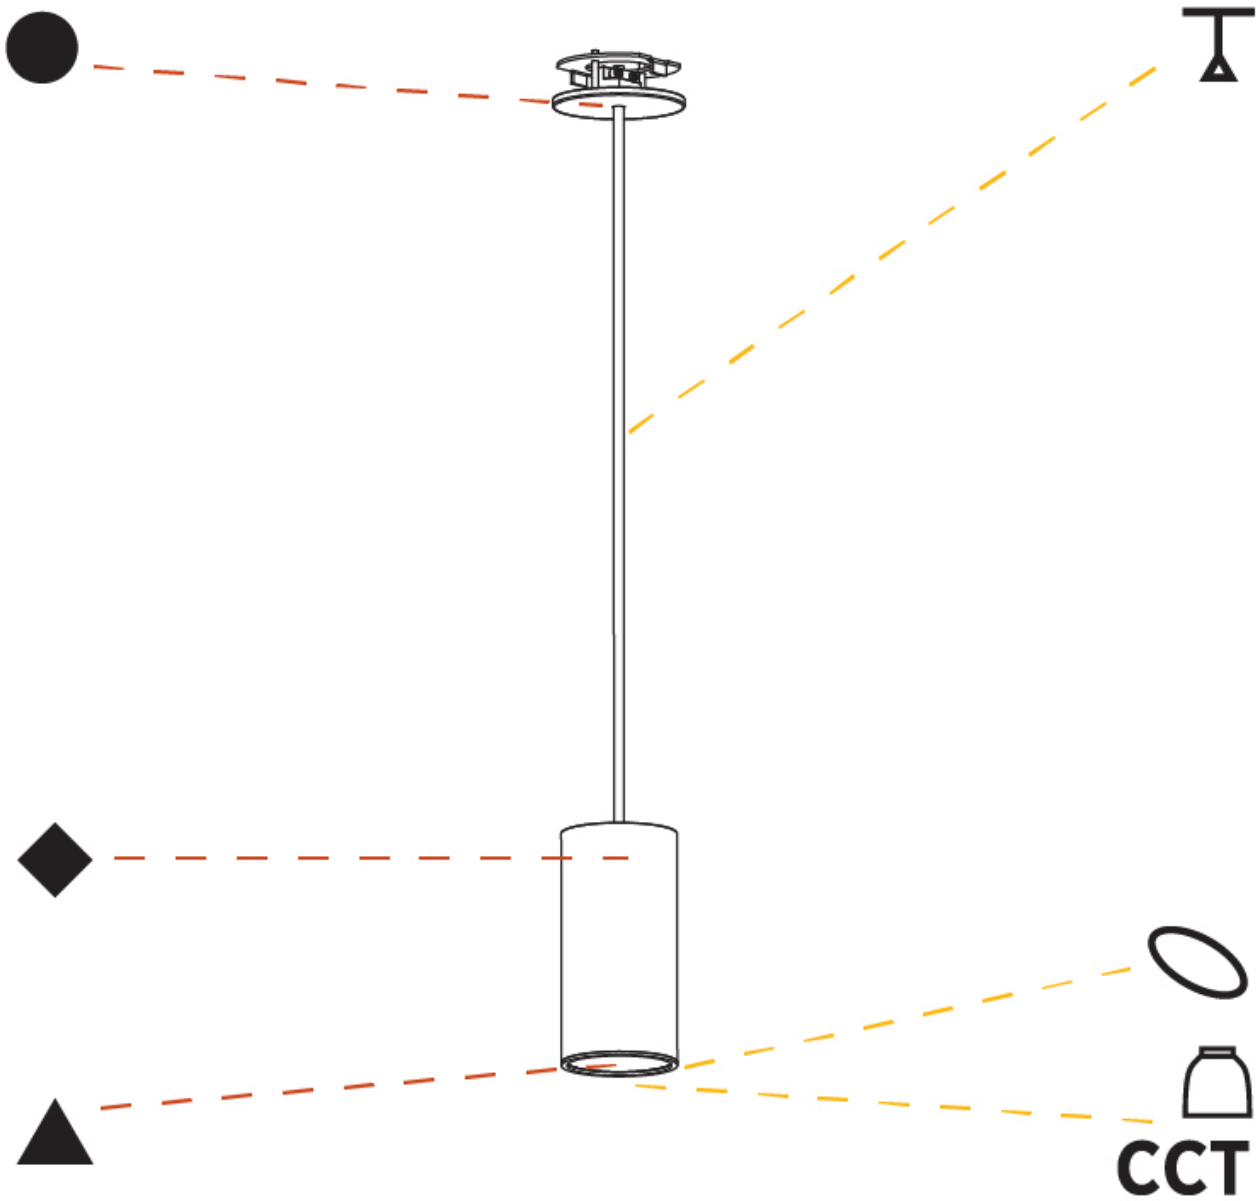

HANGOVER MONOPOINT RECESSED CANOPY SUSPENSION

A300157-

PROJECT
TYPE
SPECIFIER
QUANTITY
DATE